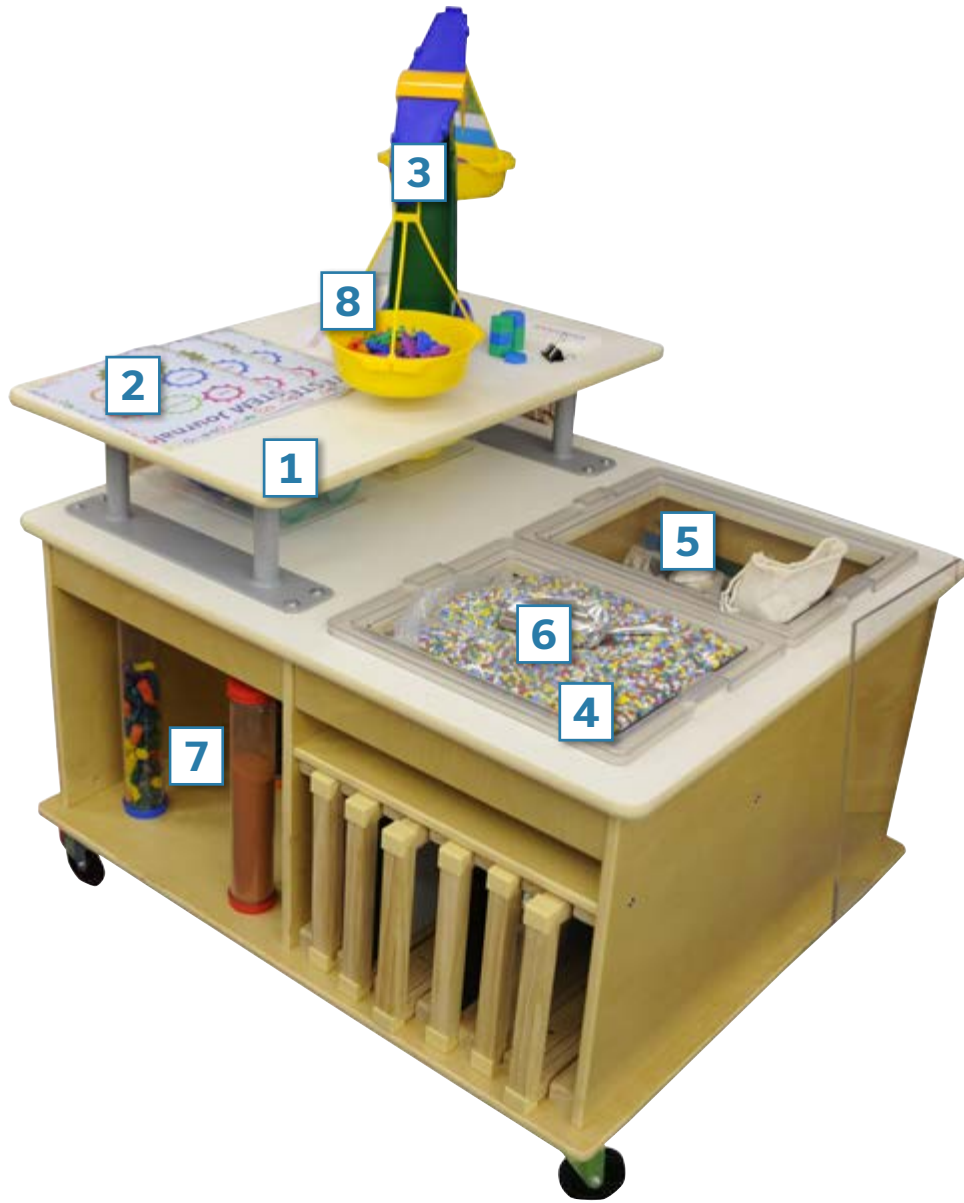

1	29425	STEM EXPLORATION TABLE	599.95
2	86303	STEM JOURNALS (SET OF 10)	34.95
3	47896	PAN BALANCE SCALE	29.99
4	18148	KIDFETTI	44.95
5	71104	DESERT KIT	34.95
6	46926	SCOOPS & SIFTER SET	34.95
7	30769	SCIENCE SENSORY TUBES	32.95
8	31169	BUG COUNTERS	19.95