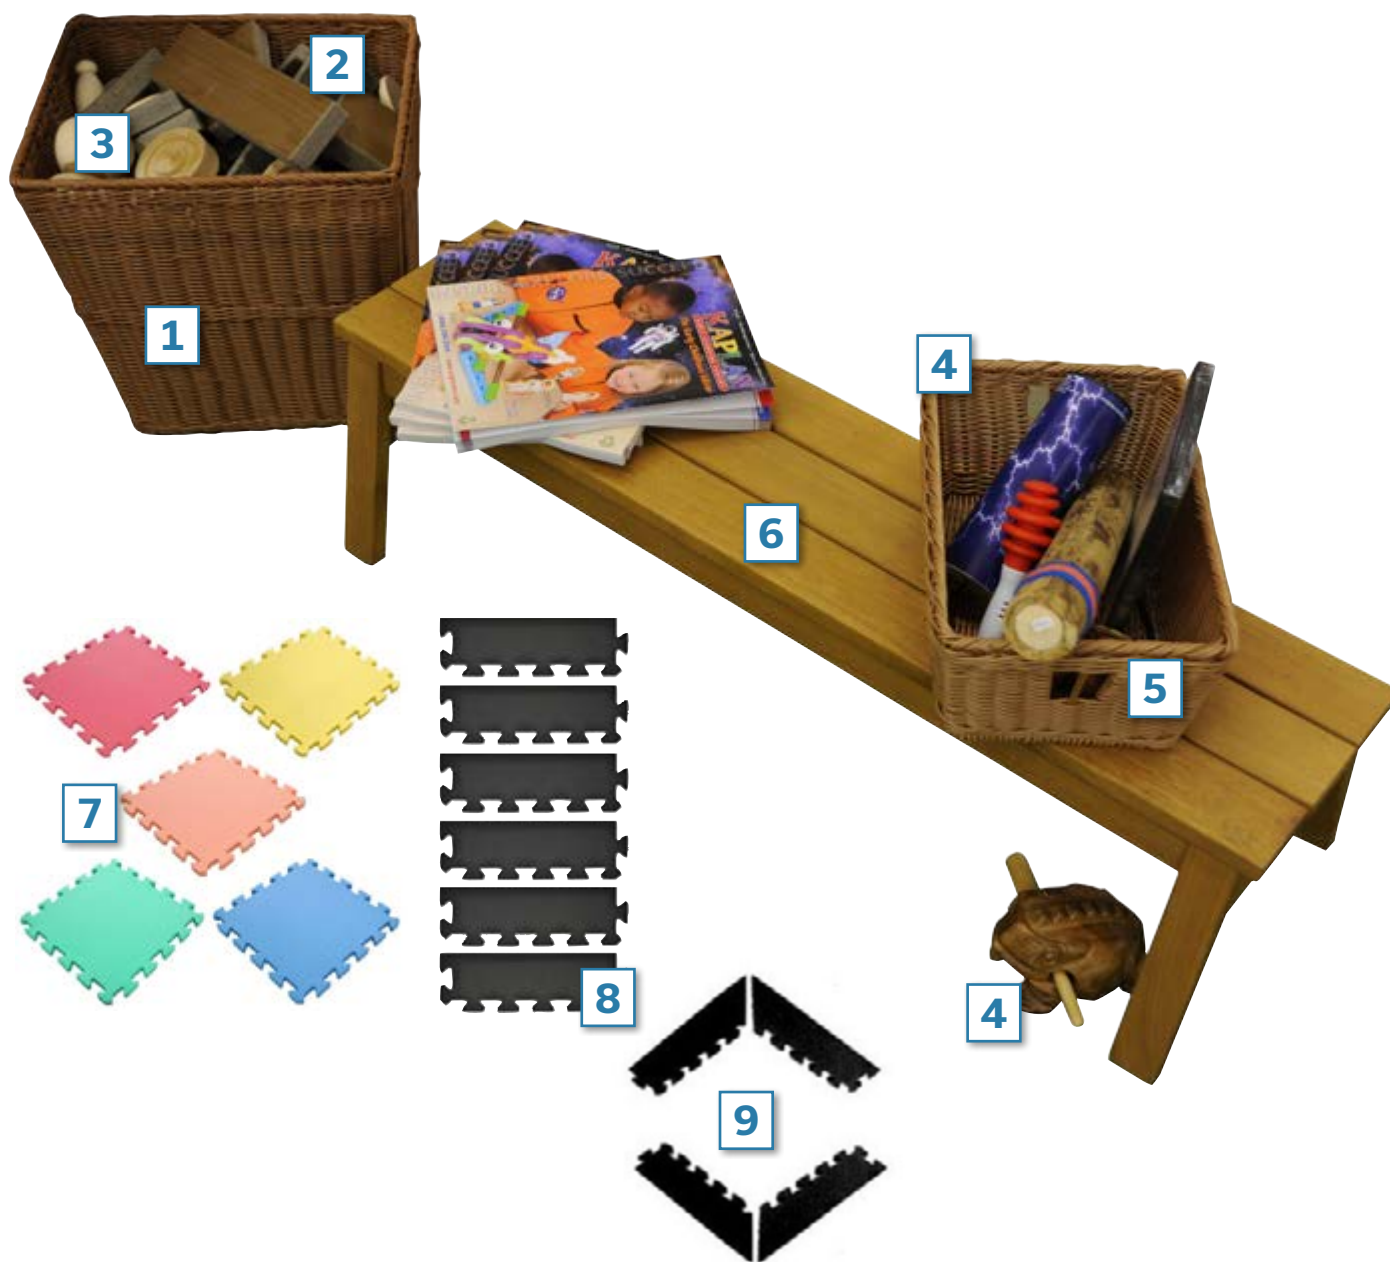

1	82871	PLASTIC WICKER BASKET	29.95
2	70491	RECYCLED BLOCKS (SET OF 40).	159.95
3	32106	CREATE IT! WOOD BITS.	12.95
4	51257	NATURE SOUND KIT.	54.95
5	82471	PLASTIC WICKER BASKET (SMALL).	12.95
6	32331	OUTDOOR WOODEN STACKING BENCH (SET OF 2)	129.95
7	30863	LOCKING SAFETY FLOOR TILES	$99.95
8	31358	SET OF 6 BLACK SIDE EDGES	$14.95
9	31359	SET OF 4 BLACK CORNER EDGES.	$16.95